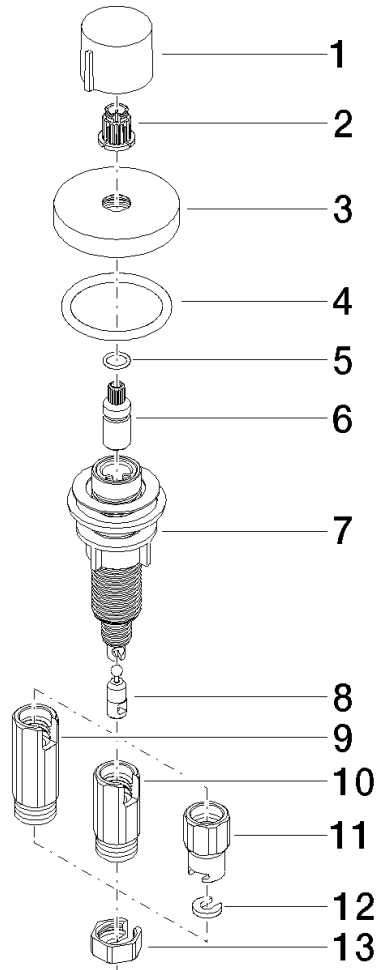

Strainer waste with control handle - Brushed Platinum

ELIO

10 710 970

- control for single basin
- including adapter for Bowden cable

Fits ELIO, ENO, MEM, META SQUARE, SYNC, TARA and TARA ULTRA

Fits: ELIO, MEM, TARA, TARA ULTRA, META SQUARE

| | | |
|---|-------------------------------|---------------|
|  | Brushed Platinum | 10 710 970-06 |
|  | Chrome | 10 710 970-00 |
|  | Platinum | 10 710 970-08 |
|  | Durabress (23kt Gold) | 10 710 970-09 |
|  | Dark Chrome | 10 710 970-19 |
|  | Brushed Durabress (23kt Gold) | 10 710 970-28 |
|  | Matte Black | 10 710 970-33 |
|  | Brushed Champagne (22kt Gold) | 10 710 970-46 |
|  | Champagne (22kt Gold) | 10 710 970-47 |
|  | Brushed Chrome | 10 710 970-93 |
|  | Brushed Dark Platinum | 10 710 970-99 |

10 710 970

mm [inches]

10 710 970

Parts for other finishes can be found here: [Chrome](#)

Spare parts list

| No. | Item Number | Name | Quantity used | Delivery time |
|--|--------------------|------------|---------------|---------------|
| 1 | 09 20 97 030-06 | handle | 1 | 10 |
| 2 | 90 12 12 002 00 90 | fixing cap | 1 | 2 |
| 3 | 09 27 87 006-06 | rosette | 1 | 10 |
| 4 | 90 14 10 043 00 90 | seal | 1 | 2 |
| 5 | 09 14 10 042 90 | seal | 1 | 2 |
| 6 | 09 29 06 087-06 | spindle | 1 | - |
| Spare part can no longer be ordered, please order the replacement item | | | | |
| 7 | 04 30 01 029 00 90 | adaptor | 1 | 2 |
| 8 | 09 24 03 175 90 | adaptor | 1 | 2 |
| 9 | 09 11 10 073-07 | connection | 1 | 30 |
| 10 | 09 11 10 074-07 | connection | 1 | 30 |
| 11 | 09 11 10 079-07 | connection | 1 | 30 |
| 12 | 09 30 11 087 90 | disc | 1 | 2 |
| 13 | 09 23 30 024-07 | nut | 1 | 30 |