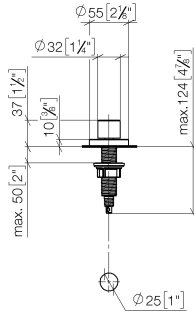

Strainer waste with control handle - Brushed Platinum

ELIO

10 710 970

- control for single basin
- including adapter for Bowden cable

Fits ELIO, ENO, MEM, META SQUARE, SYNC, TARA and TARA ULTRA

Fits: ELIO, MEM, TARA, TARA ULTRA, META SQUARE

10 710 970

mm [inches]

10 710 970

Parts for other finishes can be found here: [Chrome](#)

Spare parts list

| No. | Item Number | Name | Quantity used | Delivery time |
|--|--------------------|------------|---------------|---------------|
| 1 | 09 20 97 030-06 | handle | 1 | 10 |
| 2 | 90 12 12 002 00 90 | fixing cap | 1 | 2 |
| 3 | 09 27 87 006-06 | rosette | 1 | 10 |
| 4 | 90 14 10 043 00 90 | seal | 1 | 2 |
| 5 | 09 14 10 042 90 | seal | 1 | 2 |
| 6 | 09 29 06 087-06 | spindle | 1 | - |
| Spare part can no longer be ordered, please order the replacement item | | | | |
| 7 | 04 30 01 029 00 90 | adaptor | 1 | 2 |
| 8 | 09 24 03 175 90 | adaptor | 1 | 2 |
| 9 | 09 11 10 073-07 | connection | 1 | 30 |
| 10 | 09 11 10 074-07 | connection | 1 | 30 |
| 11 | 09 11 10 079-07 | connection | 1 | 30 |
| 12 | 09 30 11 087 90 | disc | 1 | 2 |
| 13 | 09 23 30 024-07 | nut | 1 | 30 |